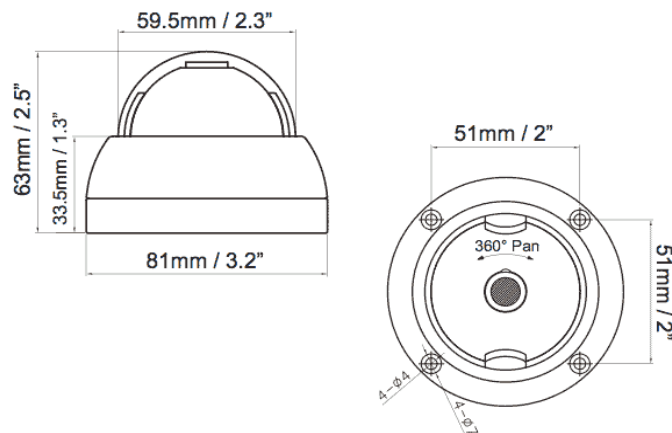

CBC-D2310A

Analog High Definition

1.0 Mega pixels AHD camera

CBC-D2310A

VIDEO	
CPU and sensor	ADH chipset
Sensor type	1/4" color CMOS
Minimal illumination	0lux (LED ON)
Resolution	1280*720P
Image System	PAL/NTSC
Minimum Illumination	0lux (LED ON)
Lens	Fixed 6mm
IR distance	25m
Video Output	BNCx1
Frame rate	30fps (60Hz, 25fps(50Hz))
D&N	ICR
SNR	>52dB (AGC off)
White Balance	Auto
Power	DC12V (±10%)
Operation Environment	- 20°C~ 55°C

Key Features

- . High Definition AHD 720P real-time video
- . HD AHD video output, no delay, loss less long distance transmission
- . Progressive scan CMOS, capture moving object perfectly
- . Max 500 meters coaxial cable real-time transmission
- . Support low illumination, auto Day & Night
- . Support ICR switch, realize day & night monitor
- . Support 3D noise reduction

Dimensions

(Unit: mm/inch)